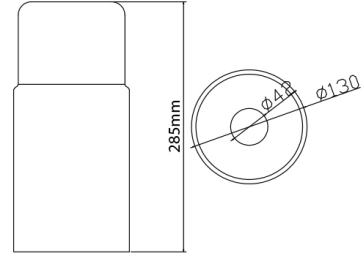

TECHNICAL DATASHEET

ART 9011 SMOKE

01-07-2020

VT/ART 9011/SMOKE/DECORATIVE PENDANT LAMP

NOTES

Turkey
Discover
the potential

General Informations

Stock Code	4102350
HSC/GTIP Code	9405.91.10.00.00
EAN-13 (Inbox Barcode)	8698553607177

Electrical Characteristics

Current Type	AC
Operation Voltage	220-240 Volt
Operation Frequency	50/60 Hertz
Power	Max 60 Watt
Electrical Protection Class	Class II

Mechanical Parameters

IP Protection Class	IP20
Body Material	Plastic & Glass
Body Colour	Smoke
Diffuser Material	Glass
Ambient Temperature (Ta)	-20°C < Ta < 50°C